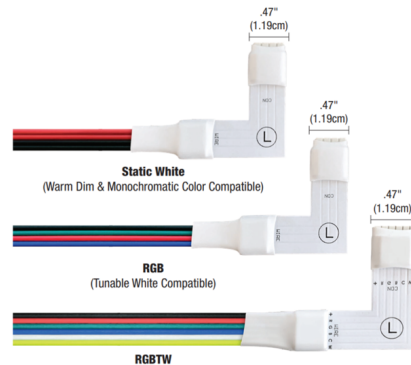

Lightology

lightology.com
866-954-4489
06-04-26

Project: _____
 Company: _____
 Location: _____ Fixture Type: _____
 SPEC #: **EDG1358281**
 Approved On: _____ Approved By: _____

Strip 90Deg Left Power Feed/Flexible Connector By PureEdge Lighting

Description

The Strip 90 Degree Power Feed/Flexible Connector (included with Center Feed components) is to be ordered for replacement only. Flexible Power Connectors link two sections of LED Strip end to end. To use as a Power Feed cut off the male end, and connect to the power supply. Color Temperature Options: Static White and Warm Dim RGB (Red-Blue-Green) or Tunable White RGBW-Red/Blue/Green + White RGB-Red/Blue/Green + Tunable White

Shown in white

Specifications

COLOR	N/A
BODY FINISH	White
WATTAGE	N/A
DIMMER	N/A
DIMENSIONS	.6"L x 0.47"W
BULB	N/A

CLICK TO VIEW PRODUCT

Notes: