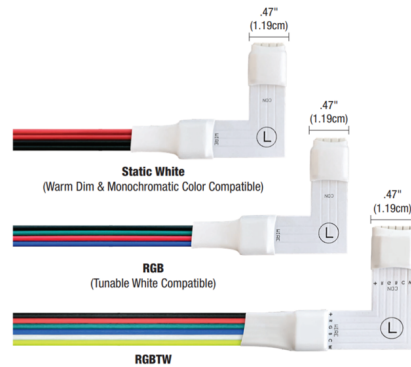

Lightology

lightology.com
866-954-4489
04-14-26

Project: _____
 Company: _____
 Location: _____ Fixture Type: _____
 SPEC #: **EDG1358281**
 Approved On: _____ Approved By: _____

Strip 90Deg Left Power Feed/Flexible Connector By PureEdge Lighting

Description

The Strip 90 Degree Power Feed/Flexible Connector (included with Center Feed components) is to be ordered for replacement only. Flexible Power Connectors link two sections of LED Strip end to end. To use as a Power Feed cut off the male end, and connect to the power supply. Color Temperature Options: Static White and Warm Dim RGB (Red-Blue-Green) or Tunable White RGBW-Red/Blue/Green + White RGB-Red/Blue/Green + Tunable White

Shown in white

Specifications

COLOR	N/A
BODY FINISH	White
WATTAGE	N/A
DIMMER	N/A
DIMENSIONS	6"L x 0.47"W
BULB	N/A

CLICK TO VIEW PRODUCT

Notes: