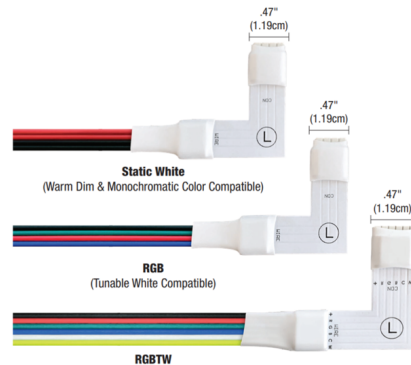

Lightology

lightology.com
866-954-4489
06-04-26

Project: _____
 Company: _____
 Location: _____ Fixture Type: _____
 SPEC #: **EDG1358281**
 Approved On: _____ Approved By: _____

Strip 90Deg Left Power Feed/Flexible Connector By PureEdge Lighting

Description

The Strip 90 Degree Power Feed/Flexible Connector (included with Center Feed components) is to be ordered for replacement only. Flexible Power Connectors link two sections of LED Strip end to end. To use as a Power Feed cut off the male end, and connect to the power supply. Color Temperature Options: Static White and Warm Dim RGB (Red-Blue-Green) or Tunable White RGBW-Red/Blue/Green + White RGB-Red/Blue/Green + Tunable White

Shown in white

Specifications

COLOR	N/A
BODY FINISH	White
WATTAGE	N/A
DIMMER	N/A
DIMENSIONS	6"L x 0.47"W
BULB	N/A

CLICK TO VIEW PRODUCT

Notes: