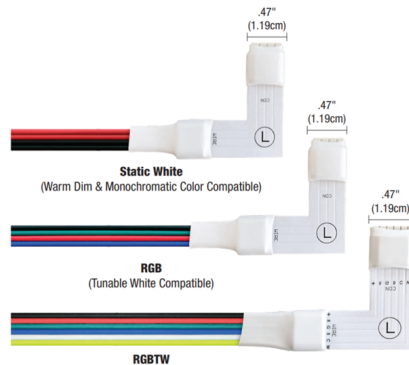

Lightology

lightology.com
866-954-4489
04-22-26

Project: _____

Company: _____

Location: _____ Fixture Type: _____

SPEC #: **EDG1358284**

Approved On: _____ Approved By: _____

Strip 90Deg Right Power Feed/Flexible Connector

By PureEdge Lighting

Description

The Strip 90 Degree Power Feed/Flexible Connector (included with Center Feed components) is to be ordered for replacement only. Flexible Power Connectors link two sections of LED Strip end to end. To use as a Power Feed cut off the male end, and connect to the power supply. Color Temperature Options: Static White and Warm Dim RGB (Red-Blue-Green) or Tunable White RGBW-Red/Blue/Green + White RGB-Red/Blue/Green + Tunable White

Shown in white

Specifications

COLOR	N/A
BODY FINISH	White
WATTAGE	N/A
DIMMER	N/A
DIMENSIONS	6"L x 0.47"W
BULB	N/A

CLICK TO VIEW PRODUCT

Notes: