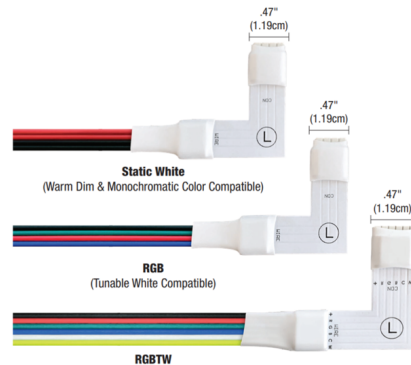

## Strip 90Deg Right Power Feed/Flexible Connector

By PureEdge Lighting

### Description

The Strip 90 Degree Power Feed/Flexible Connector (included with Center Feed components) is to be ordered for replacement only. Flexible Power Connectors link two sections of LED Strip end to end. To use as a Power Feed cut off the male end, and connect to the power supply. Color Temperature Options: Static White and Warm Dim RGB (Red-Blue-Green) or Tunable White RGBW-Red/Blue/Green + White RGB-Red/Blue/Green + Tunable White

Shown in white

### Specifications

COLOR	N/A
BODY FINISH	White
WATTAGE	N/A
DIMMER	N/A
DIMENSIONS	6"L x 0.47"W
BULB	N/A

CLICK TO VIEW PRODUCT

Notes: