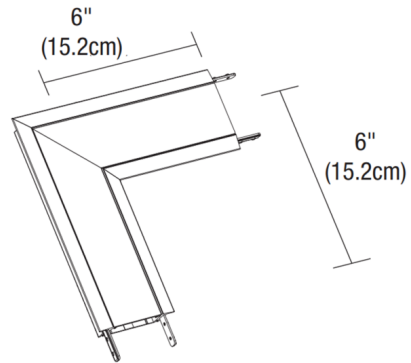

### Description

The Truline Trim 1.6A L-Picture Frame Channel Connector allows Picture frame installation 90 degree turns, and two LED strips (not included) bend on the side within the connector to create continuous illumination on a wall or ceiling. LED Strip is installed on the side of the channel. Includes lens and channel joiners.

### Specifications

COLOR	N/A
BODY FINISH	White
WATTAGE	N/A
DIMMER	N/A
DIMENSIONS	6"W x 6"H
BULB	N/A

CLICK TO VIEW PRODUCT

Notes: