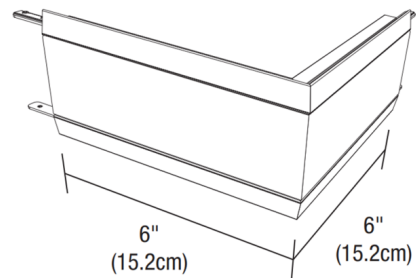

By PureEdge Lighting

Description

The Truline Trim 1.6A Outside Corner L Channel Connector allows room wrapping installation 90 degree outside corners, and two LED strips (not included) bend flat within the outside corners for seamless light across surfaces. For use from wall to ceiling or from one wall to an adjacent wall. Includes lens and channel joiners.

Shown in white

Specifications

COLOR	N/A
BODY FINISH	White
WATTAGE	N/A
DIMMER	N/A
DIMENSIONS	6"W x 6"H
BULB	N/A

CLICK TO VIEW PRODUCT

Notes: