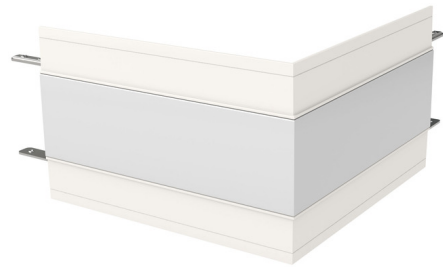

Lightology

lightology.com
866-954-4489
04-25-26

Project: _____

Company: _____

Location: _____ Fixture Type: _____

SPEC #: **EDG1358292**

Approved On: _____ Approved By: _____

Truline Trim 1.6A Outside Corner L Channel Connector

By PureEdge Lighting

Description

The Truline Trim 1.6A Outside Corner L Channel Connector allows room wrapping installation 90 degree outside corners, and two LED strips (not included) bend flat within the outside corners for seamless light across surfaces. For use from wall to ceiling or from one wall to an adjacent wall. Includes lens and channel joiners.

Shown in white

Specifications

COLOR	N/A
BODY FINISH	White
WATTAGE	N/A
DIMMER	N/A
DIMENSIONS	6"W x 6"H
BULB	N/A

CLICK TO VIEW PRODUCT

Notes: