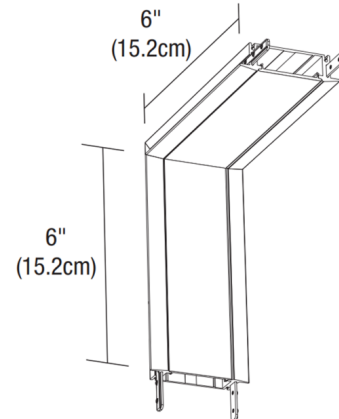

By PureEdge Lighting

Description

The Truline Trim 1.6A Inside Corner Channel Connector allows room wrapping installation 90 degree inside corners, and two LED strips (not included) bend flat within the inside corners for seamless illumination across surfaces. For use from wall to ceiling or from one wall to an adjacent wall. Includes lens and channel joiners.

Shown in white

Specifications

COLOR	N/A
BODY FINISH	White
WATTAGE	N/A
DIMMER	N/A
DIMENSIONS	6"W x 6"H
BULB	N/A

CLICK TO VIEW PRODUCT

Notes: