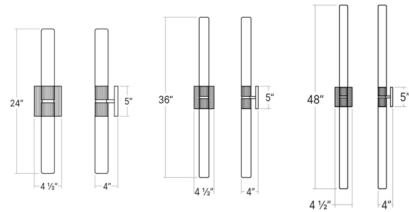

Description

The Scepter Bathroom Vanity Light combines traditional brass casting paired with simple white cased glass. Delivers evenly distributed light as the LED runs through the length of the fixture. Art Deco meets modern design to create an elegant presence. May be mounted in a vertical or horizontal position. Driver fits inside outlet box. TRIAC/ELV/0-10V dimming.

Shown in satin brass / white

Specifications

| | |
|-----------------------|--------------------------|
| COLOR | White |
| BODY FINISH | Satin Brass |
| WATTAGE | 19W |
| DIMMER | Low Voltage Electronic |
| DIMENSIONS | 4.5"W x 24"H x 4"D |
| INTEGRATED LED MODULE | 1 x LED/19W/120-277V LED |