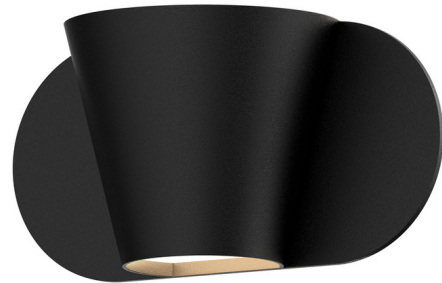

Lightology

lightology.com
866-954-4489
07-09-26

Project: _____

Company: _____

Location: _____ Fixture Type: _____

SPEC #: **SONI358446**

Approved On: _____ Approved By: _____

Kaliko Wall Sconce

By Sonneman

Description

A perfect statement of volumetric simplicity, Kaliko's design features two apertures that transform space with contrasting intensities of LED light emanating from the top and bottom of the fixture. Kaliko can be used for indoor and outdoor residential, hospitality and commercial settings for an enduring modern presence. Driver mounts inside outlet box. TRIAC/ELV/0-10V dimming.

Specifications

COLOR N/A
BODY FINISH Textured Black
WATTAGE 15W
DIMMER Standard 120V
DIMENSIONS 10"W x 5"H x 4.25"D
INTEGRATED LED MODULE 1 x LED/15W/120-277V LED

Technical Information

COLOR RENDERING 90 CRI
LAMP COLOR 3000K
LUMENS/WATT 80.00
LUMINOUS FLUX 1200 lumens

Shown in textured black

CLICK TO VIEW PRODUCT

Notes: