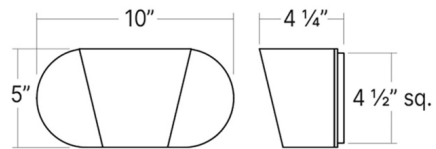

CLICK TO VIEW PRODUCT

Notes: