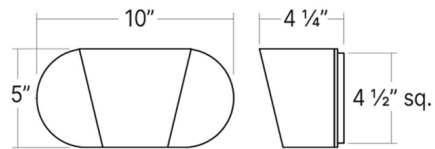

CLICK TO VIEW PRODUCT

Notes: