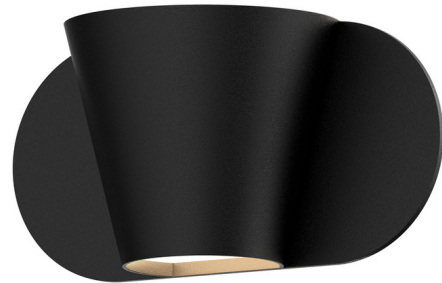

## Kaliko Wall Sconce

By Sonneman

### Description

A perfect statement of volumetric simplicity, Kaliko's design features two apertures that transform space with contrasting intensities of LED light emanating from the top and bottom of the fixture. Kaliko can be used for indoor and outdoor residential, hospitality and commercial settings for an enduring modern presence. Driver mounts inside outlet box. TRIAC/ELV/0-10V dimming.

### Specifications

COLOR . . . . . N/A  
BODY FINISH . . . . . Textured Black  
WATTAGE . . . . . 15W  
DIMMER . . . . . Standard 120V  
DIMENSIONS . . . . . 10"W x 5"H x 4.25"D  
INTEGRATED LED MODULE . . . . . 1 x LED/15W/120-277V LED