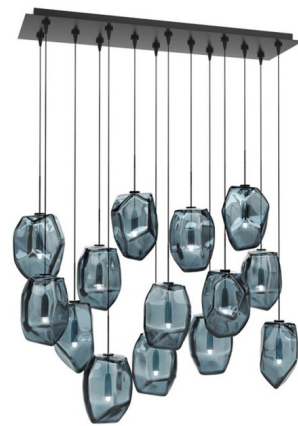

Lightology

lightology.com
866-954-4489
04-26-26

Project: _____

Company: _____

Location: _____ Fixture Type: _____

SPEC #: **STN1358612**

Approved On: _____ Approved By: _____

Gem Linear Multi Light Pendant By Stone Lighting

Description

The Gem Linear Multi Light Pendant brings an organic beauty to your interior space. Each molded glass diffuser is unique and inspired by gemstone, and casts warm shadows across your room. Adjust each pendant to create your desired look. Note: Smoke glass is not available with a Bronze finish. Frosted glass is not available with a Satin Nickel finish. Blue Clear and Blue Frosted glass is not available with a Bronze finish.

Specifications

COLOR Smoke
BODY FINISH Black
WATTAGE 28W
DIMMER Low Voltage Electronic
DIMENSIONS 31"L x 9"W x 8"H
BULB NOT INCLUDED 14 x JC/G4 (bipin)/2W/12V LED

Technical Information

PRODUCT DIMENSIONS Fourteen Adjustable Cable Lengths: 96"
COLOR RENDERING 80 CRI
LAMP COLOR 3000K
LUMENS/WATT 55.00
LUMINOUS FLUX 110 lumens