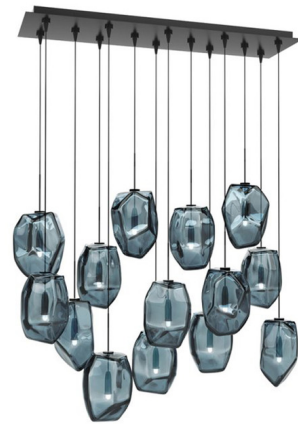

Lightology

lightology.com
866-954-4489
07-01-26

Project: _____

Company: _____

Location: _____ Fixture Type: _____

SPEC #: **STN1358612**

Approved On: _____ Approved By: _____

Gem Linear Multi Light Pendant By Stone Lighting

Description

The Gem Linear Multi Light Pendant brings an organic beauty to your interior space. Each molded glass diffuser is unique and inspired by gemstone, and casts warm shadows across your room. Adjust each pendant to create your desired look. Note: Smoke glass is not available with a Bronze finish. Frosted glass is not available with a Satin Nickel finish. Blue Clear and Blue Frosted glass is not available with a Bronze finish.

Specifications

COLOR Smoke
BODY FINISH Black
WATTAGE 28W
DIMMER Low Voltage Electronic
DIMENSIONS 31"L x 9"W x 8"H
BULB NOT INCLUDED 14 x JC/G4 (bipin)/2W/12V LED

Technical Information

PRODUCT DIMENSIONS Fourteen Adjustable Cable Lengths: 96"
COLOR RENDERING 80 CRI
LAMP COLOR 3000K
LUMENS/WATT 55.00
LUMINOUS FLUX 110 lumens