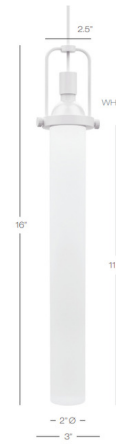

Description

The Hadron Pendant brings a unique simplicity to your interior space. The acrylic diffuser is colored as shown when turned on and is Frosted Opal when not illuminated. Use alone, or group together with varying colors to create your own unique look. Note: The lit Blue diffuser has a Black finish. The lit Green diffuser has a Satin Nickel finish. The lit White, Red, and Yellow diffusers have matching finishes.

Specifications

COLOR	Blue
BODY FINISH	Black
WATTAGE	7W
DIMMER	Not Dimmable
DIMENSIONS	3"W x 16"H
BULB INCLUDED	1 x MR16/GU5.3 (bipin)/7W/12V LED

Technical Information

PRODUCT DIMENSIONS	Adjustable Cable Length: 96"
COLOR RENDERING	97 CRI
LAMP COLOR	3000K
LUMENS/WATT	71.43
LUMINOUS FLUX	500 lumens

Shown in black / blue

CLICK TO VIEW PRODUCT

Notes: