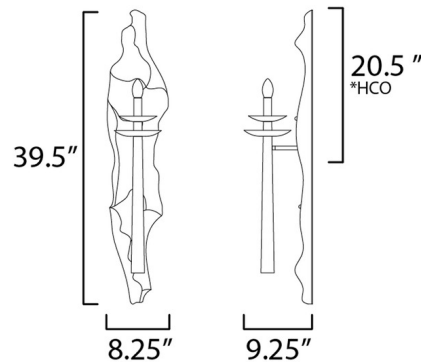

Lightology

lightology.com
866-954-4489
04-24-26

Project: _____

Company: _____

Location: _____ Fixture Type: _____

SPEC #: **STM1362114**

Approved On: _____ Approved By: _____

Nomad Wall Sconce

By Studio M

Description

The Nomad Wall Sconce is inspired by the rugged California coast. A slim steel stem, with bare bulbs, rests on a gypsum formation, striking in both scale and vibe. The bare bulb casts a warm glow of shadows and light across your room.

Specifications

COLOR . . . . . White
BODY FINISH . . . . . Anthracite
WATTAGE 4W
DIMMER . . . . . Low Voltage Electronic
DIMENSIONS . . . . . 8.25"W x 39.5"H x 9.25"D
BULB NOT INCLUDED . . . . . 1 x B10/Candelabra (E12)/4W/120V LED

Technical Information

LAMP LIFE . . . . . 20000 hours
COLOR RENDERING . . . . . 90 CRI
LAMP COLOR 3000K
LUMENS/WATT 100.00
LUMINOUS FLUX . . . . . 400 lumens

CLICK TO VIEW PRODUCT

Notes: