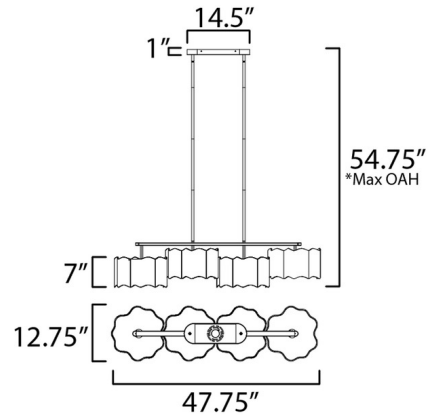

Shown in polished gold / white