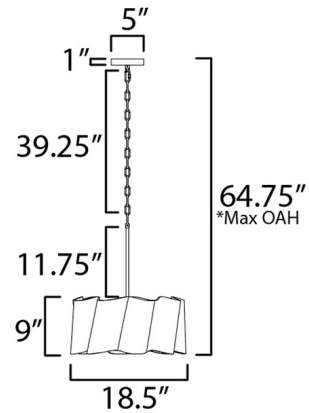

By Studio M

Description

The Curtain Call Pendant

Specifications

COLOR	White
BODY FINISH	Polished Gold
WATTAGE	28W
DIMMER	Low Voltage Electronic
DIMENSIONS	18.5"W x 9"H
BULB NOT INCLUDED	4 x A19/Medium (E26)/7W/120V LED

Technical Information

PRODUCT DIMENSIONS	Min/Max Adjustable Height: 23.75" - 64.75"
LAMP LIFE	20000 hours
COLOR RENDERING	90 CRI
LAMP COLOR	3000K
LUMENS/WATT	342.86
LUMINOUS FLUX	2400 lumens

Shown in polished gold / white