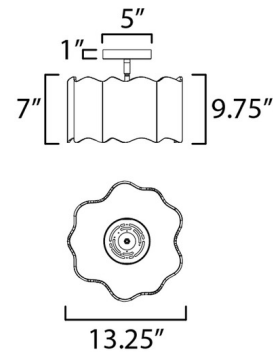

CLICK TO VIEW PRODUCT

Notes: