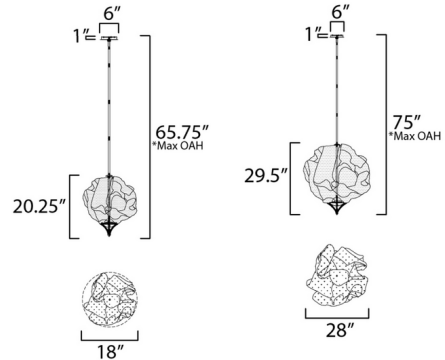

CLICK TO VIEW PRODUCT

Notes: