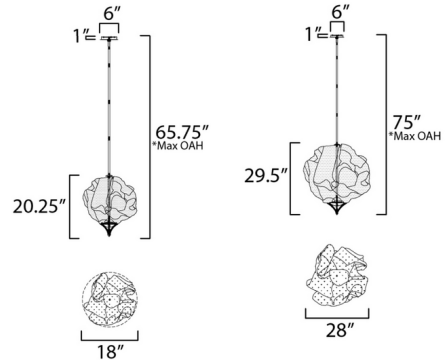

CLICK TO VIEW PRODUCT

Notes: