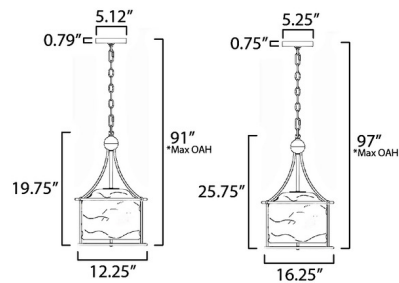

By Studio M

Description

The Shroud Drum Pendant brings a bold, decorative look to your interior space. The smooth drum frame has inner, hand formed steel mesh that is dimpled and folded into a distinct artisanal form, casting warm light across your room.

Specifications

COLOR White
BODY FINISH Natural Aged Brass
WATTAGE 6W
DIMMER Low Voltage Electronic
DIMENSIONS 19.75"L x 12.25"W x 19.75"H
BULB NOT INCLUDED 1 x A19/Medium (E26)/6W/120V LED

Technical Information

PRODUCT DIMENSIONS Min/Max Adjustable Height: 19.75" - 91"
LAMP LIFE 25000 hours
COLOR RENDERING 90 CRI
LAMP COLOR 3000K
LUMENS/WATT 66.67
LUMINOUS FLUX 400 lumens

Shown in natural aged brass / white

CLICK TO VIEW PRODUCT