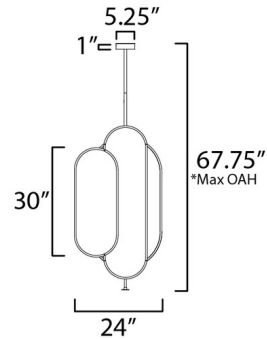

Shown in black / dichroic

CLICK TO VIEW PRODUCT

Notes: