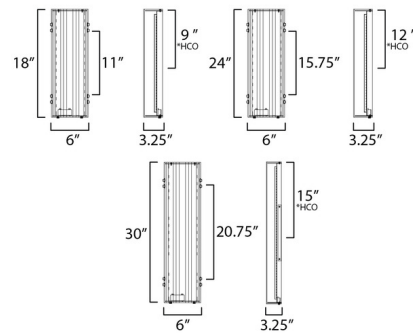

Description

The Facets Color-Select Bathroom Vanity Light brings a streamlined beauty to this 1930's era piece. The faceted glass diffuser, complemented by steel details, casts warm shadows of light across your room. May be mounted horizontally or vertically. Note: Select from 5 color temperatures, 2700K/3000K/3500K/4000K/5000K, by adjusting the toggle switch easily accessible behind the shade.

Shown in natural aged brass / opal white

Specifications

COLOR	Opal White
BODY FINISH	Natural Aged Brass
WATTAGE	25W
DIMMER	Low Voltage Electronic
DIMENSIONS	6"W x 18"H x 3.25"D
INTEGRATED LED MODULE	1 x LED/25W/120V LED