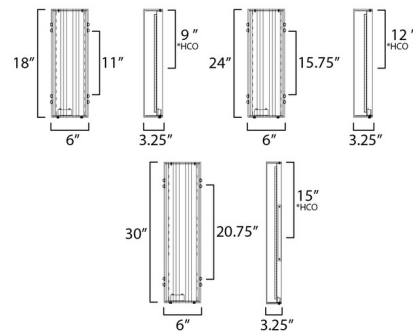

### Specifications

COLOR	Opal White
BODY FINISH	Natural Aged Brass
WATTAGE	25W
DIMMER	Low Voltage Electronic
DIMENSIONS	6"W x 18"H x 3.25"D
INTEGRATED LED MODULE	1 x LED/25W/120V LED