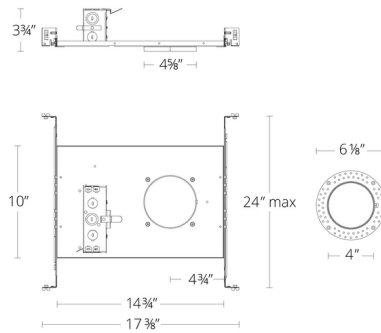

## FQ 4 inch Round 13W Trimless Non-IC Frame In Kit

By WAC Lighting

### Description

The FQ 4 Inch Round 13 Watt Non-IC Rated New Construction Frame-In Kit is designed for use with round trimless trims. Universal 120/277 with Electronic Low Voltage (ELV): 100%-1%, TRIAC: 100%-1%, or 0-10V: 100-1%. Ceiling cutout (Round and Square): 4.75 inch. Ceiling thickness: 1/2 to 1 inch. NOTE: A complete fixture requires a housing and a trim, sold separately.

### Specifications

COLOR	N/A
BODY FINISH	Galvanized Steel
WATTAGE	13W
DIMMER	Low Voltage Electronic
DIMENSIONS	10"W x 3.75"H
INTEGRATED LED MODULE	1 x LED/13W/120-277V LED