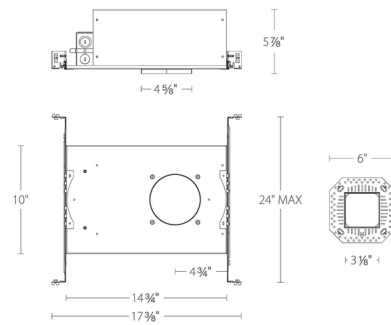

### Description

The FQ 4 Inch Square 25 Watt Trimless New Construction IC is designed for use with the FQ Series of trimless, square recessed lights by WAC Lighting. Uniformed ceiling cutout size for downlight, adjustable downlight, and wall wash. Driver concealed within the fixture. Ceiling cutout: 4.75 inch. Ceiling thickness: .50 to 1 inch. Dimmable at 120V with ELV and TRIAC dimmers, and 277V with 0-10V dimmers. Note: A complete fixture requires the housing and a trim, sold separately.

### Specifications

COLOR	N/A
BODY FINISH	Galvanized Steel
WATTAGE	25W
DIMMER	Low Voltage Electronic
DIMENSIONS	17.38"W x 5.88"H x 10"D
INTEGRATED LED MODULE	1 x LED/25W/120-277V LED

### Technical Information

APERTURE SIZE	4.000"
APERTURE SHAPE	Square
HOUSING HEIGHT	6"
HOUSING TYPE	New construction IC Airtight
CEILING TYPE	Drywall Trimless/Flush

Shown in galvanized steel

CLICK TO VIEW PRODUCT