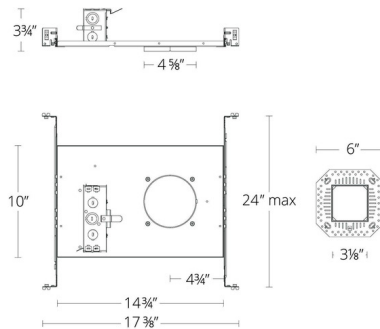

### Description

The FQ 4 Inch Square 13 Watt Trimless New Construction Non-IC Frame In Kit features a uniform ceiling cutout size for downlight, adjustable, and wall wash. Driver concealed within the fixture, Note: Designed for use with WAC Lighting FQ recessed trims. Universal 120-277V driver: Electronic Low Voltage (ELV): 100%-1%, TRIAC: 100%-1%, 0-10V: 100%-1% dimming.

### Specifications

COLOR	N/A
BODY FINISH	Galvanized Steel
WATTAGE	13W
DIMMER	Low Voltage Electronic
DIMENSIONS	17.38"W x 3.75"H x 10"D
INTEGRATED LED MODULE	1 x LED/13W/120-277V LED

### Technical Information

APERTURE SHAPE	Square
HOUSING HEIGHT	4"
HOUSING TYPE	New construction NON IC Airtight
CEILING TYPE	Drywall Trimless/Flush

Shown in galvanized steel

CLICK TO VIEW PRODUCT

Notes: