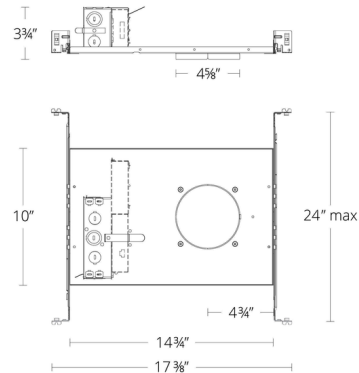

Shown in galvanized steel