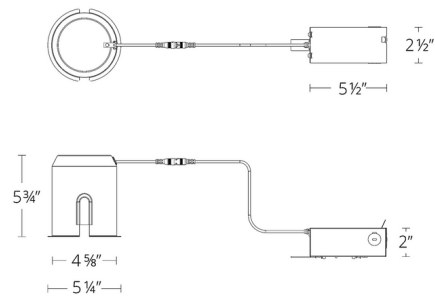

CLICK TO VIEW PRODUCT

Notes: