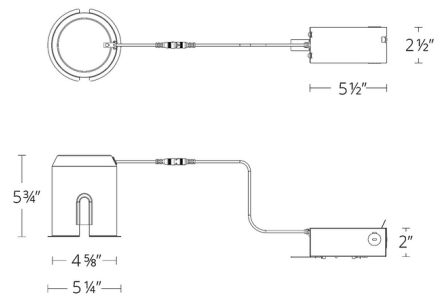

Lightology

lightology.com
866-954-4489
07-11-26

Project: _____

Company: _____

Location: _____ Fixture Type: _____

SPEC #: **WAC1362294**

Approved On: _____ Approved By: _____

FQ 4 inch Round / Square Trimmed Remodel IC Housing By WAC Lighting

Description

The FQ 4 Inch Remodel Housing is a snap on housing compatible with trimmed round and square downlight trims for IC airtight remodel applications. Driver concealed within the fixture. Dimmable 100-1 percent with TRIAC, ELV and 0-10V dimmers. NOTE: Refer to trim for housing lumen/wattage calculation.

Shown in black

Specifications

COLOR	N/A
BODY FINISH	Black
WATTAGE	13W
DIMMER	Low Voltage Electronic
DIMENSIONS	5.5"W x 2.5"H
INTEGRATED LED MODULE	1 x LED/13W/120-277V LED

Technical Information

APERTURE SIZE	4.000"
HOUSING HEIGHT	6"
HOUSING TYPE	Remodel IC Airtight