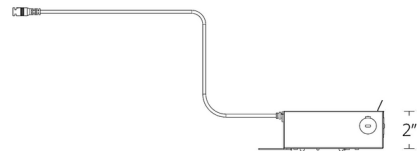

CLICK TO VIEW PRODUCT

Notes: