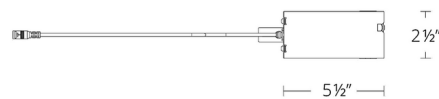

CLICK TO VIEW PRODUCT

Notes: