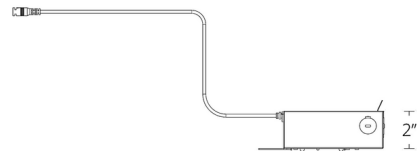

### Description

The FQ 4 Inch Round / Square 13 Watt Non IC Remodel Housing is designed for use with trimmed downlights, adjustable downlights and wall wash trims. Driver concealed within the fixture. Ceiling cutout: 4.75 inch. Accommodates 0.5 to 1 inch ceiling thickness. TRIAC and ELV dimming at 120V; 0-10V dimming at 277V.

### Specifications

COLOR . . . . . N/A  
 BODY FINISH . . . . . Galvanized Steel  
 WATTAGE . . . . . 13W  
 DIMMER . . . . . Low Voltage Electronic  
 DIMENSIONS . . . . . 5.5"W x 2"H x 2.5"D  
 INTEGRATED LED MODULE . . . . . 1 x LED/13W/120-277V LED

### Technical Information

APERTURE SIZE . . . . . 4.000"  
 HOUSING HEIGHT . . . . . 2"  
 HOUSING TYPE . . . . . Remodel NON IC

Shown in galvanized steel

CLICK TO VIEW PRODUCT

Notes: