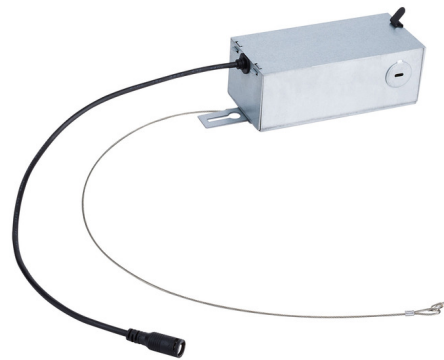

## FQ 4 inch Round/Square 13W Trimmed Non IC Remodel Housing By WAC Lighting

### Description

The FQ 4 Inch Round / Square 13 Watt Non IC Remodel Housing is designed for use with trimmed downlights, adjustable downlights and wall wash trims. Driver concealed within the fixture. Ceiling cutout: 4.75 inch. Accommodates 0.5 to 1 inch ceiling thickness. TRIAC and ELV dimming at 120V; 0-10V dimming at 277V.

### Specifications

COLOR . . . . . N/A  
 BODY FINISH . . . . . Galvanized Steel  
 WATTAGE . . . . . 13W  
 DIMMER . . . . . Low Voltage Electronic  
 DIMENSIONS . . . . . 5.5"W x 2"H x 2.5"D  
 INTEGRATED LED MODULE . . . . . 1 x LED/13W/120-277V LED