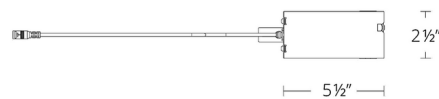

### Description

The FQ 4 Inch Round / Square 13 Watt Non IC Remodel Housing is designed for use with trimmed downlights, adjustable downlights and wall wash trims. Driver concealed within the fixture. Ceiling cutout: 4.75 inch. Accommodates 0.5 to 1 inch ceiling thickness. TRIAC and ELV dimming at 120V; 0-10V dimming at 277V.

### Specifications

COLOR . . . . . N/A  
 BODY FINISH . . . . . Galvanized Steel  
 WATTAGE . . . . . 13W  
 DIMMER . . . . . Low Voltage Electronic  
 DIMENSIONS . . . . . 5.5"W x 2"H x 2.5"D  
 INTEGRATED LED MODULE . . . . . 1 x LED/13W/120-277V LED

### Technical Information

APERTURE SIZE . . . . . 4.000"  
 HOUSING HEIGHT . . . . . 2"  
 HOUSING TYPE . . . . . Remodel NON IC

Shown in galvanized steel

CLICK TO VIEW PRODUCT

Notes: