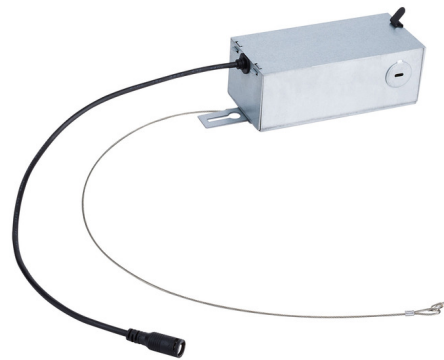

Lightology

lightology.com
866-954-4489
04-21-26

Project: _____

Company: _____

Location: _____ Fixture Type: _____

SPEC #: **WAC1362295**

Approved On: _____ Approved By: _____

FQ 4 inch Round/Square 13W Trimmed Non IC Remodel Housing By WAC Lighting

Description

The FQ 4 Inch Round / Square 13 Watt Non IC Remodel Housing is designed for use with trimmed downlights, adjustable downlights and wall wash trims. Driver concealed within the fixture. Ceiling cutout: 4.75 inch. Accommodates 0.5 to 1 inch ceiling thickness. TRIAC and ELV dimming at 120V; 0-10V dimming at 277V.

Specifications

COLOR N/A
BODY FINISH Galvanized Steel
WATTAGE 13W
DIMMER Low Voltage Electronic
DIMENSIONS 5.5"W x 2"H x 2.5"D
INTEGRATED LED MODULE 1 x LED/13W/120-277V LED

Technical Information

APERTURE SIZE 4.000"
HOUSING HEIGHT 2"
HOUSING TYPE Remodel NON IC