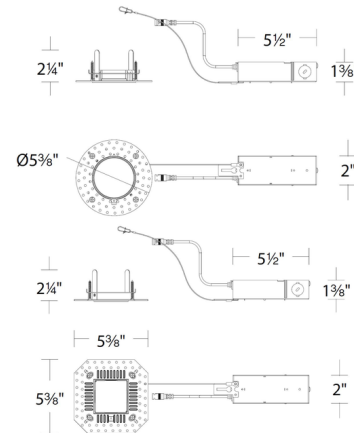

Description

The FQ 2 Inch Non-IC Remodel Housing is designed for use with the FQ 2 Inch Series of trimmed and trimless, round and square recessed lights by WAC Lighting. This housing features a compact size that can easily fit into tight spaces in remodel applications. Driver concealed within the fixture. Die-cast spackle flange included. Compatible with Downlight, Adjustable and Wall Wash trims for Non IC remodel applications. Dimmable at 120V with TRIAC and ELV dimmers. Dimmable at 277V with 0-10V dimming. Note: A complete fixture requires the housing and a trim, sold separately.

Specifications

COLOR	N/A
BODY FINISH	Galvanized Steel
WATTAGE	15W
DIMMER	Low Voltage Electronic
DIMENSIONS	5.5"W x 1.37"H x 2"D
BULB NOT INCLUDED	LED/15W/120-277V LED

Technical Information

HOUSING HEIGHT	2"
HOUSING TYPE	Remodel NON IC
CEILING TYPE	Drywall with Trim

Shown in galvanized steel

CLICK TO VIEW PRODUCT

Notes: