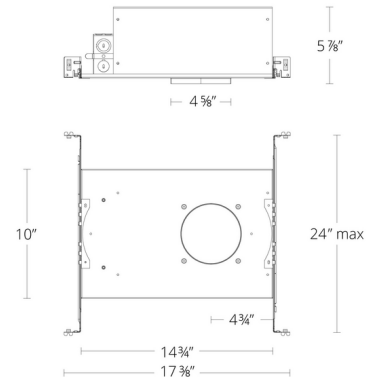

Shown in galvanized steel