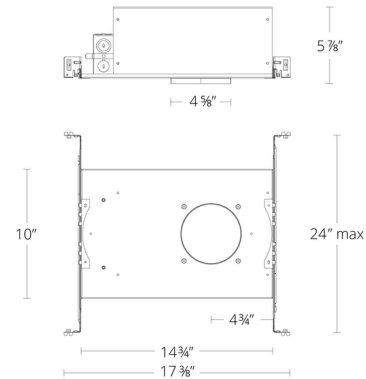

Shown in galvanized steel