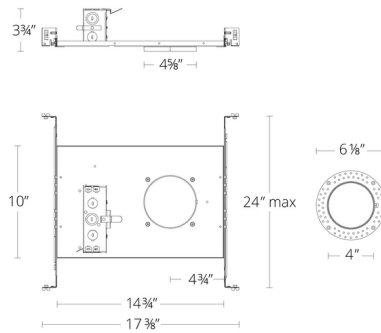

By WAC Lighting

Description

The FQ 4 Inch Round 19 Watt Non-IC Rated New Construction Frame-In Kit is designed for use with round trimless trims. Universal 120/277 with Electronic Low Voltage (ELV): 100%-1%, TRIAC: 100%-1%, or 0-10V: 100-1%. Ceiling cutout (Round and Square): 4.75 inch. Ceiling thickness: 1/2 to 1 inch. NOTE: A complete fixture requires a housing and trim, sold separately.

Shown in galvanized steel

Specifications

| | |
|-----------------------|--------------------------|
| COLOR | N/A |
| BODY FINISH | Galvanized Steel |
| WATTAGE | 19W |
| DIMMER | Low Voltage Electronic |
| DIMENSIONS | 10"W x 3.75"H |
| INTEGRATED LED MODULE | 1 x LED/19W/120-277V LED |

Technical Information

| | |
|----------------|-------------------------|
| APERTURE SHAPE | Round |
| HOUSING HEIGHT | 4" |
| HOUSING TYPE | New Construction NON IC |
| CEILING TYPE | Drywall Trimless/Flush |