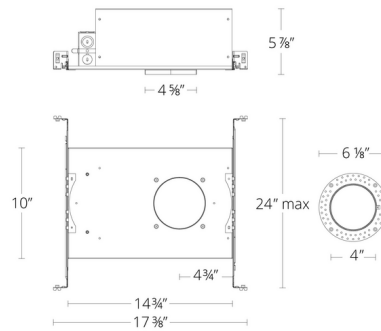

CLICK TO VIEW PRODUCT

Notes: