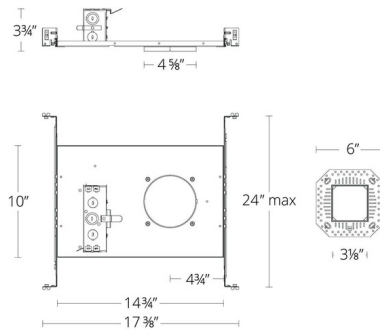

## FQ 4 inch SQ 19W Trimless New Construction Non-IC Frame In Kit

By WAC Lighting

### Description

The FQ 4 Inch Square 19 Watt Trimless New Construction Non-IC Frame In Kit features a uniform ceiling cutout size for downlight, adjustable, and wall wash. Driver concealed within the fixture, Note: Designed for use with WAC Lighting FQ recessed trims. Universal 120-277V driver: Electronic Low Voltage (ELV): 100%-1%, TRIAC: 100%-1%, 0-10V: 100-1% dimming.

### Specifications

COLOR	N/A
BODY FINISH	Galvanized Steel
WATTAGE	19W
DIMMER	Low Voltage Electronic
DIMENSIONS	17.38"W x 3.75"H x 10"D
INTEGRATED LED MODULE	1 x LED/19W/120-277V LED

CLICK TO VIEW PRODUCT