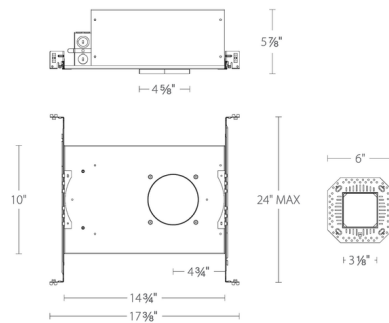

### Description

The FQ 4 Inch Square 13 Watt Trimless New Construction IC is designed for use with the FQ Series of trimless, square recessed lights by WAC Lighting. Uniformed ceiling cutout size for downlight, adjustable downlight, and wall wash. Driver concealed within the fixture. Ceiling cutout: 4.75 inch. Ceiling thickness: .50 to 1 inch. Dimmable at 120V with ELV and TRIAC dimmers, and 277V with 0-10V dimmers. Note: A complete fixture requires the housing and a trim, sold separately.

### Specifications

COLOR	N/A
BODY FINISH	Galvanized Steel
WATTAGE	13W
DIMMER	Low Voltage Electronic
DIMENSIONS	17.37"W x 5.88"H x 10"D
INTEGRATED LED MODULE	1 x LED/13W/120-277V LED

### Technical Information

APERTURE SIZE	4.000"
APERTURE SHAPE	Square
HOUSING HEIGHT	6"
HOUSING TYPE	New construction IC Airtight
CEILING TYPE	Drywall Trimless/Flush

Shown in galvanized steel

CLICK TO VIEW PRODUCT