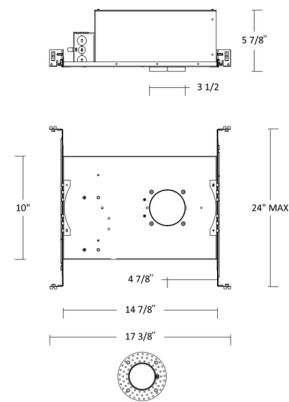

Lightology

lightology.com
866-954-4489
04-27-26

Project: _____
 Company: _____
 Location: _____ Fixture Type: _____
 SPEC #: **WAC1362404**
 Approved On: _____ Approved By: _____

FQ 2 inch 15W Round Trimless New Construction IC Housing By WAC Lighting

Description

The FQ 2 Inch IC Rated Airtight New Construction housing is designed for trimless round trims. Ceiling cutout (Round): 3.5 inch diameter. Ceiling thickness: 1/2 to 1 inch. Universal 120/277 with Electronic Low Voltage (ELV): 100%-1%, TRIAC: 100%-1%, or 0-10V: 100%-1%. Emergency (EM) fixtures provided with integral emergency battery back up with 24 inch lead wire remote test switch. Provides at least 90 minutes of 6W illumination during emergency operation. NOTE: A complete fixture requires a housing and trim (round), sold separately.

Shown in galvanized steel

New Construction Trimless **R2FRNL** Round (Spackle frame included)

Specifications

COLOR	N/A
BODY FINISH	Galvanized Steel
WATTAGE	15W
DIMMER	Low Voltage Electronic
DIMENSIONS	17.37"W x 5.87"H x 19"D
INTEGRATED LED MODULE	LED/15W/120-277V LED

Technical Information

APERTURE SHAPE	Round
HOUSING HEIGHT	6"
HOUSING TYPE	New construction IC Airtight
CEILING TYPE	Drywall Trimless/Flush

CLICK TO VIEW PRODUCT

Notes: