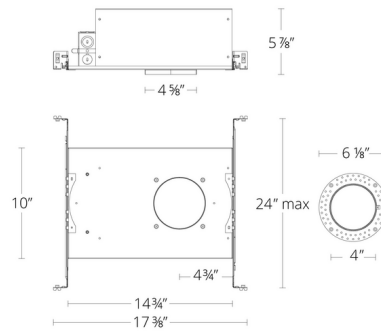

Lightology

lightology.com
866-954-4489
06-21-26

Project: _____
 Company: _____
 Location: _____ Fixture Type: _____
 SPEC #: **WAC1362421**
 Approved On: _____ Approved By: _____

FQ 4 inch Round 28W Trimless New Construction Non-IC Housing By WAC Lighting

Description

The FQ 4 Inch Round 28 Watt New Construction Non-IC Housing is designed for use with round trimless trims. Uniform 4.75 inch ceiling cutout size for downlight, adjustable downlight, and wall wash. Ceiling thickness: .50 to 1 inch. Driver concealed within the fixture. TRIAC and ELV dimming at 120V; 0-10V dimming at 277V. NOTE: A complete fixture requires a housing and trim, sold separately.

Shown in galvanized steel

Specifications

COLOR	N/A
BODY FINISH	Galvanized Steel
WATTAGE	28W
DIMMER	Low Voltage Electronic
DIMENSIONS	17.37"W x 5.87"H
INTEGRATED LED MODULE	1 x LED/28W/120-277V LED

Technical Information

APERTURE SHAPE	Round
HOUSING HEIGHT	6"
HOUSING TYPE	New construction NON IC Airtight
CEILING TYPE	Drywall Trimless/Flush

CLICK TO VIEW PRODUCT

Notes: