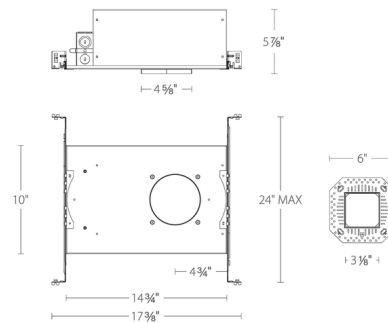

CLICK TO VIEW PRODUCT

Notes: