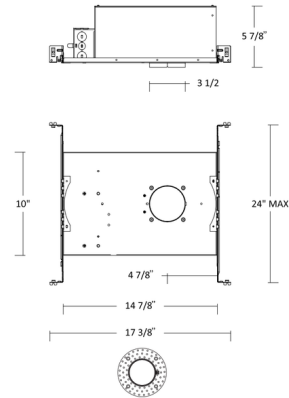

New Construction Trimless **R2FRNL** Round (Spackle frame included)