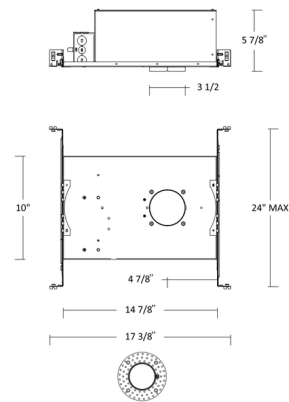

Shown in galvanized steel

New Construction Trimless **R2FRNL** Round (Spackle frame included)