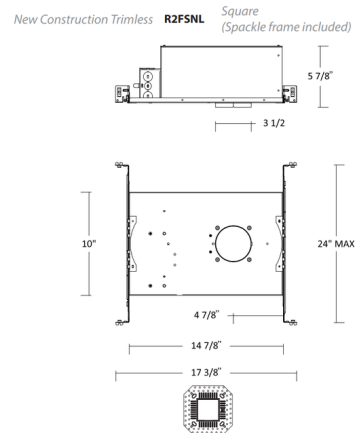

Lightology

lightology.com
866-954-4489
06-04-26

Project: _____
 Company: _____
 Location: _____ Fixture Type: _____
 SPEC #: **WAC1362466**
 Approved On: _____ Approved By: _____

FQ 2 inch 25W Square Trimless New Construction Non-IC Housing By WAC Lighting

Description

The FQ 2 Inch 25 Watt Non-IC Rated Airtight New Construction housing is designed for trimless square trims. Universal 120/277 with Electronic Low Voltage (ELV): 100%-1% or TRIAC: 100%-1% at 120V, or 0-10V: 100%-1% at 277V. Ceiling cutout: 3.5 inch. Ceiling thickness: 1/2 to 1 inch. NOTE: A complete fixture requires a housing and trim (square), sold separately.

Shown in galvanized steel

Specifications

| | |
|-----------------------|-------------------------|
| COLOR | N/A |
| BODY FINISH | Galvanized Steel |
| WATTAGE | 25W |
| DIMMER | Low Voltage Electronic |
| DIMENSIONS | 17.37"W x 5.87"H x 10"D |
| INTEGRATED LED MODULE | LED/25W/120-277V LED |

Technical Information

| | |
|----------------|----------------------------------|
| APERTURE SHAPE | Square |
| HOUSING HEIGHT | 6" |
| HOUSING TYPE | New construction NON IC Airtight |
| CEILING TYPE | Drywall Trimless/Flush |