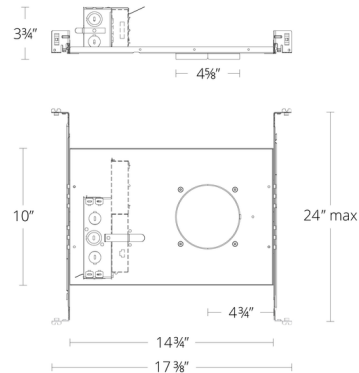

Shown in galvanized steel