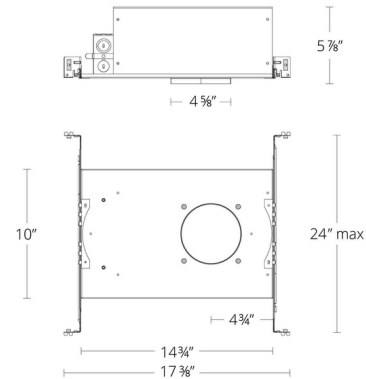

Shown in galvanized steel