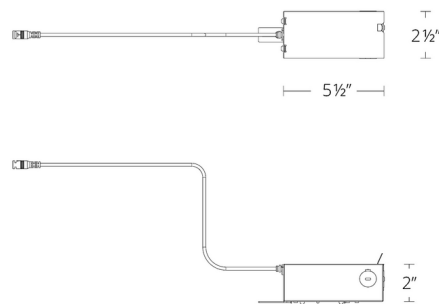

## FQ 4 inch Round/Square 28W Trimmed Non IC Remodel Housing By WAC Lighting

### Description

The FQ 4 Inch Round / Square 28 Watt Non IC Remodel Housing is designed for use with trimmed downlights, adjustable downlights and wall wash trims. Driver concealed within the fixture. Ceiling cutout: 4.75 inch. Accommodates 0.5 to 1 inch ceiling thickness. TRIAC and ELV dimming at 120V; 0-10V dimming at 277V.

### Specifications

COLOR	N/A
BODY FINISH	Galvanized Steel
WATTAGE	28W
DIMMER	Low Voltage Electronic
DIMENSIONS	5.5"W x 2"H x 2.5"D
INTEGRATED LED MODULE	1 x LED/28W/120-277V LED

CLICK TO VIEW PRODUCT

Notes: