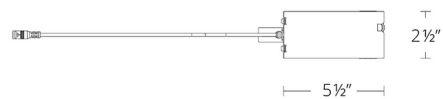

Description

The FQ 4 Inch Round / Square 28 Watt Non IC Remodel Housing is designed for use with trimmed downlights, adjustable downlights and wall wash trims. Driver concealed within the fixture. Ceiling cutout: 4.75 inch. Accommodates 0.5 to 1 inch ceiling thickness. TRIAC and ELV dimming at 120V; 0-10V dimming at 277V.

Shown in galvanized steel

Specifications

COLOR	N/A
BODY FINISH	Galvanized Steel
WATTAGE	28W
DIMMER	Low Voltage Electronic
DIMENSIONS	5.5"W x 2"H x 2.5"D
INTEGRATED LED MODULE	1 x LED/28W/120-277V LED

CLICK TO VIEW PRODUCT