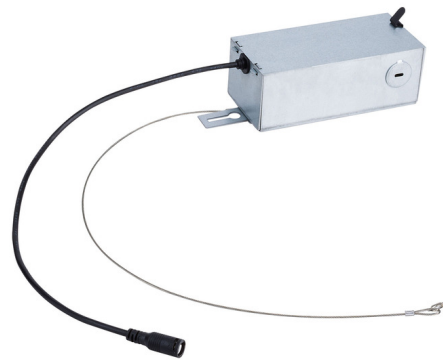

Lightology

lightology.com
866-954-4489
04-08-26

Project: _____

Company: _____

Location: _____ Fixture Type: _____

SPEC #: **WAC1362477**

Approved On: _____ Approved By: _____

FQ 4 inch Round/Square 28W Trimmed Non IC Remodel Housing By WAC Lighting

Description

The FQ 4 Inch Round / Square 28 Watt Non IC Remodel Housing is designed for use with trimmed downlights, adjustable downlights and wall wash trims. Driver concealed within the fixture. Ceiling cutout: 4.75 inch. Accommodates 0.5 to 1 inch ceiling thickness. TRIAC and ELV dimming at 120V; 0-10V dimming at 277V.

Shown in galvanized steel

Specifications

COLOR	N/A
BODY FINISH	Galvanized Steel
WATTAGE	28W
DIMMER	Low Voltage Electronic
DIMENSIONS	5.5"W x 2"H x 2.5"D
INTEGRATED LED MODULE	1 x LED/28W/120-277V LED

CLICK TO VIEW PRODUCT