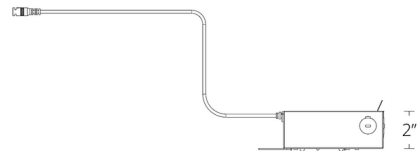

Lightology

lightology.com
866-954-4489
04-08-26

Project: _____

Company: _____

Location: _____ Fixture Type: _____

SPEC #: **WAC1362477**

Approved On: _____ Approved By: _____

FQ 4 inch Round/Square 28W Trimmed Non IC Remodel Housing By WAC Lighting

Description

The FQ 4 Inch Round / Square 28 Watt Non IC Remodel Housing is designed for use with trimmed downlights, adjustable downlights and wall wash trims. Driver concealed within the fixture. Ceiling cutout: 4.75 inch. Accommodates 0.5 to 1 inch ceiling thickness. TRIAC and ELV dimming at 120V; 0-10V dimming at 277V.

Shown in galvanized steel

Specifications

COLOR	N/A
BODY FINISH	Galvanized Steel
WATTAGE	28W
DIMMER	Low Voltage Electronic
DIMENSIONS	5.5"W x 2"H x 2.5"D
INTEGRATED LED MODULE	1 x LED/28W/120-277V LED

CLICK TO VIEW PRODUCT