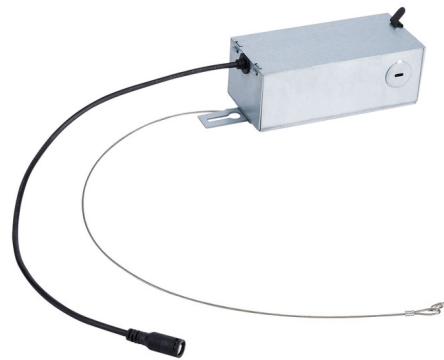

## FQ 4 inch Round/Square 28W Trimmed Non IC Remodel Housing By WAC Lighting

### Description

The FQ 4 Inch Round / Square 28 Watt Non IC Remodel Housing is designed for use with trimmed downlights, adjustable downlights and wall wash trims. Driver concealed within the fixture. Ceiling cutout: 4.75 inch. Accommodates 0.5 to 1 inch ceiling thickness. TRIAC and ELV dimming at 120V; 0-10V dimming at 277V.

Shown in galvanized steel

### Specifications

COLOR	N/A
BODY FINISH	Galvanized Steel
WATTAGE	28W
DIMMER	Low Voltage Electronic
DIMENSIONS	5.5"W x 2"H x 2.5"D
INTEGRATED LED MODULE	1 x LED/28W/120-277V LED

CLICK TO VIEW PRODUCT

Notes: