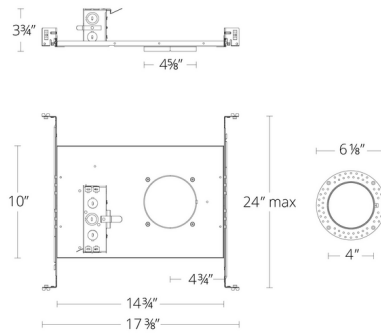

By WAC Lighting

Description

The FQ 4 Inch Round 28 Watt Non-IC Rated New Construction Frame-In Kit is designed for use with round trimless trims. Universal 120/277 with Electronic Low Voltage (ELV): 100%-1%, TRIAC: 100%-1%, or 0-10V: 100-1%. Ceiling cutout (Round and Square): 4.75 inch. Ceiling thickness: 1/2 to 1 inch. NOTE: A complete fixture requires a housing and trim, sold separately.

Shown in galvanized steel

Specifications

COLOR	N/A
BODY FINISH	Galvanized Steel
WATTAGE	28W
DIMMER	Low Voltage Electronic
DIMENSIONS	10"W x 3.75"H
INTEGRATED LED MODULE	1 x LED/28W/120-277V LED

Technical Information

APERTURE SHAPE	Round
HOUSING HEIGHT	4"
HOUSING TYPE	New Construction NON IC
CEILING TYPE	Drywall Trimless/Flush

CLICK TO VIEW PRODUCT

Notes: