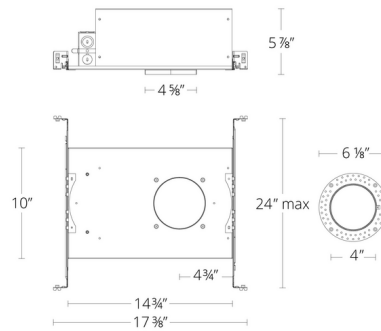

### Description

The FQ 4 Inch Round 25 Watt New Construction IC Housing is designed for use with round trimless trims. Uniform 4.75 inch ceiling cutout size for downlight, adjustable downlight, and wall wash. Ceiling thickness: .50 to 1 inch. Driver concealed within the fixture. TRIAC and ELV dimming at 120V; 0-10V dimming at 277V. NOTE: A complete fixture requires a housing and trim, sold separately.

### Specifications

COLOR	N/A
BODY FINISH	Galvanized Steel
WATTAGE	25W
DIMMER	Low Voltage Electronic
DIMENSIONS	17.37"W x 5.87"H
INTEGRATED LED MODULE	1 x LED/25W/120-277V LED

### Technical Information

APERTURE SHAPE	Round
HOUSING HEIGHT	6"
HOUSING TYPE	New construction IC Airtight
CEILING TYPE	Drywall Trimless/Flush

Shown in galvanized steel

CLICK TO VIEW PRODUCT

Notes: