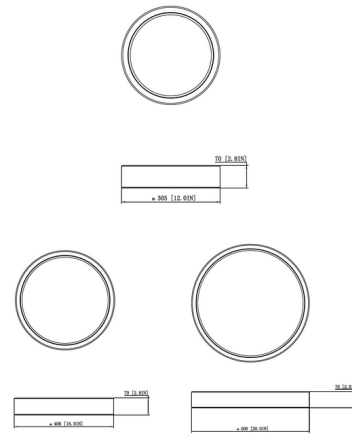

Shown in matte black / frosted