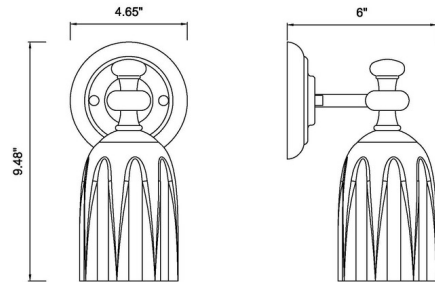

### Description

The Orion Wall Sconce features an opal etched glass shade with a scalloped silhouette for a refined and elegant look. The stepped wall plate and decorative finial add even more detail to complete the look. May be installed with the shade directed up or down.

### Specifications

COLOR . . . . . Opal  
BODY FINISH . . . . . Chrome  
WATTAGE . . . . . 9W  
DIMMER . . . . . Standard 120V  
DIMENSIONS . . . . . 4.75\"W x 9.5\"H x 6\"D  
BULB NOT INCLUDED . . . . . 1 x A19/Medium (E26)/9W/120V LED  
OTHER BULB OPTIONS . . . . . 60 x A19/Medium (E26)/1W/120V Incandescent  
COUNTRY OF ORIGIN . . . . . China

### Technical Information

PRODUCT DIMENSIONS . . . . . Backplate: 4.63\" diameter

CLICK TO VIEW PRODUCT

Notes: