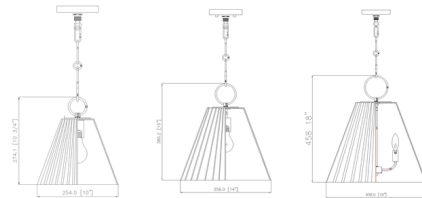

### Specifications

COLOR . . . . . White  
BODY FINISH . . . . . Matte Black  
WATTAGE . . . . . 17W  
DIMMER . . . . . Standard 120V  
DIMENSIONS . . . . . 10"W x 10.75"H  
BULB NOT INCLUDED . . . . . 1 x A19/Medium (E26)/17W/120V LED  
OTHER BULB OPTIONS . . . . . 1 x A19/Medium (E26)/100W/120V Incandescent  
COUNTRY OF ORIGIN . . . . . China