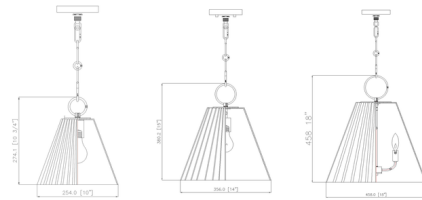

Description

The Alaric Pendant is a chic choice whether on its own or in a grouping of multiple pendants. The conical lampshade is made of glass with a delicate, fluted texture reminiscent of pleated fabric. The ring above the shade and decorative chain add a subtle and sophisticated accent to complete the look.

Shown in polished nickel / white

Specifications

COLOR White
BODY FINISH Polished Nickel
WATTAGE 17W
DIMMER Standard 120V
DIMENSIONS 10"W x 10.75"H
BULB NOT INCLUDED 1 x A19/Medium (E26)/17W/120V LED
OTHER BULB OPTIONS 1 x A19/Medium (E26)/100W/120V Incandescent
COUNTRY OF ORIGIN China