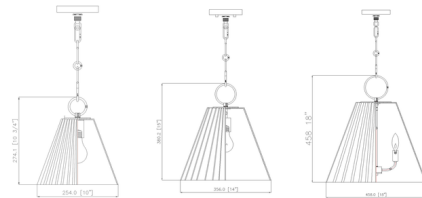

Description

The Alaric Pendant is a chic choice whether on its own or in a grouping of multiple pendants. The conical lampshade is made of glass with a delicate, fluted texture reminiscent of pleated fabric. The ring above the shade and decorative chain add a subtle and sophisticated accent to complete the look.

Shown in polished nickel / white

Specifications

COLOR White
BODY FINISH Polished Nickel
WATTAGE 17W
DIMMER Standard 120V
DIMENSIONS 10"W x 10.75"H
BULB NOT INCLUDED 1 x A19/Medium (E26)/17W/120V LED
OTHER BULB OPTIONS 1 x A19/Medium (E26)/100W/120V Incandescent
COUNTRY OF ORIGIN China