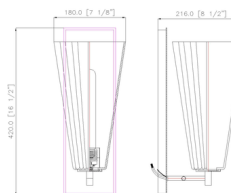

By Z-Lite

Description

The Farrell Wall Sconce offers a chic expression that will complement the decor of any space. The conical lampshade is made of glass with a delicate, fluted texture reminiscent of pleated fabric. A rectangular backplate completes the look for a cool, sophisticated vibe.

Shown in brushed nickel / white

Specifications

COLOR	White
BODY FINISH	Brushed Nickel
WATTAGE	9W
DIMMER	Standard 120V
DIMENSIONS	6"W x 12.75"H x 7"D
BULB NOT INCLUDED	1 x A19/Medium (E26)/9W/120V LED
OTHER BULB OPTIONS	1 x A19/Medium (E26)/60W/120V Incandescent
COUNTRY OF ORIGIN	China