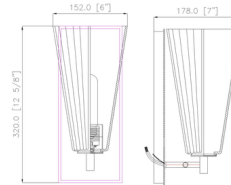

By Z-Lite

Description

The Farrell Wall Sconce offers a chic expression that will complement the decor of any space. The conical lampshade is made of glass with a delicate, fluted texture reminiscent of pleated fabric. A rectangular backplate completes the look for a cool, sophisticated vibe.

Shown in brushed nickel / white

Specifications

COLOR	White
BODY FINISH	Brushed Nickel
WATTAGE	9W
DIMMER	Standard 120V
DIMENSIONS	6"W x 12.75"H x 7"D
BULB NOT INCLUDED	1 x A19/Medium (E26)/9W/120V LED
OTHER BULB OPTIONS	1 x A19/Medium (E26)/60W/120V Incandescent
COUNTRY OF ORIGIN	China