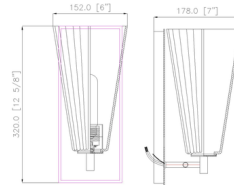

By Z-Lite

Description

The Farrell Wall Sconce offers a chic expression that will complement the decor of any space. The conical lampshade is made of glass with a delicate, fluted texture reminiscent of pleated fabric. A rectangular backplate completes the look for a cool, sophisticated vibe.

Shown in matte black / white

Specifications

COLOR	White
BODY FINISH	Matte Black
WATTAGE	9W
DIMMER	Standard 120V
DIMENSIONS	6"W x 12.75"H x 7"D
BULB NOT INCLUDED	1 x A19/Medium (E26)/9W/120V LED
OTHER BULB OPTIONS	1 x A19/Medium (E26)/60W/120V Incandescent
COUNTRY OF ORIGIN	China