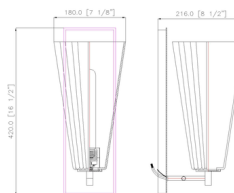

By Z-Lite

Description

The Farrell Wall Sconce offers a chic expression that will complement the decor of any space. The conical lampshade is made of glass with a delicate, fluted texture reminiscent of pleated fabric. A rectangular backplate completes the look for a cool, sophisticated vibe.

Shown in matte black / white

Specifications

COLOR	White
BODY FINISH	Matte Black
WATTAGE	9W
DIMMER	Standard 120V
DIMENSIONS	6"W x 12.75"H x 7"D
BULB NOT INCLUDED	1 x A19/Medium (E26)/9W/120V LED
OTHER BULB OPTIONS	1 x A19/Medium (E26)/60W/120V Incandescent
COUNTRY OF ORIGIN	China