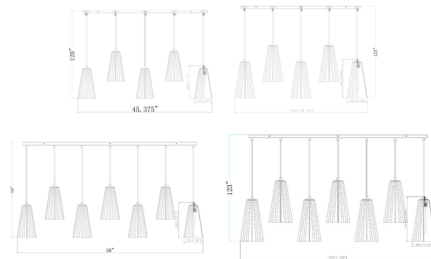

Description

The Farrell Linear Multi Light Pendant offers a chic expression that will complement the decor of any space. The conical lampshades are made of glass with a delicate, fluted texture reminiscent of pleated fabric. A row of these pendants suspended from a rectangular canopy will create a striking display above a dining table or kitchen island.

Shown in matte black / white

Specifications

COLOR	White
BODY FINISH	Matte Black
WATTAGE	45W
DIMMER	Standard 120V
DIMENSIONS	42\"L x 6\"W x 11\"H
BULB NOT INCLUDED	5 x A19/Medium (E26)/9W/120V LED
OTHER BULB OPTIONS	5 x A19/Medium (E26)/60W/120V Incandescent
COUNTRY OF ORIGIN	China