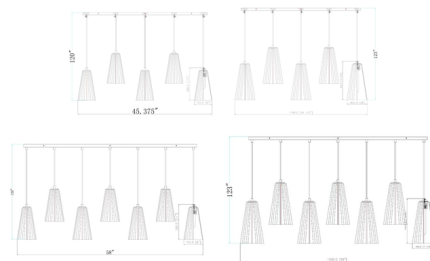

Description

The Farrell Linear Multi Light Pendant offers a chic expression that will complement the decor of any space. The conical lampshades are made of glass with a delicate, fluted texture reminiscent of pleated fabric. A row of these pendants suspended from a rectangular canopy will create a striking display above a dining table or kitchen island.

Shown in matte black / white

Specifications

COLOR	White
BODY FINISH	Matte Black
WATTAGE	45W
DIMMER	Standard 120V
DIMENSIONS	42"L x 6"W x 11"H
BULB NOT INCLUDED	5 x A19/Medium (E26)/9W/120V LED
OTHER BULB OPTIONS	5 x A19/Medium (E26)/60W/120V Incandescent
COUNTRY OF ORIGIN	China