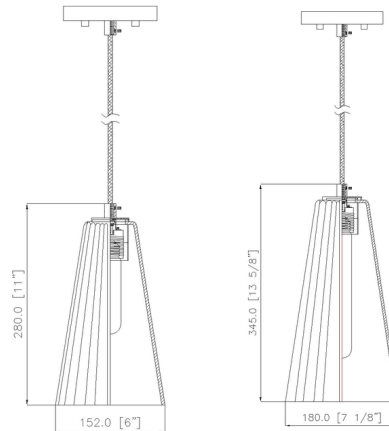

CLICK TO VIEW PRODUCT

Notes: