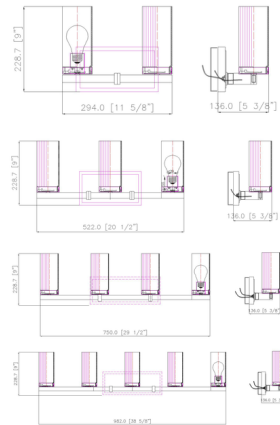

Lightology

lightology.com
866-954-4489
07-04-26

Project: _____

Company: _____

Location: _____ Fixture Type: _____

SPEC #: **ZLT1362587**

Approved On: _____ Approved By: _____

Danica Bathroom Vanity Light By Z-Lite

Description

The Danica Bathroom Vanity Light offers a timeless look with its clean lines and simple geometric shapes. The rectangular backplate and minimalist arm support a row of cylindrical glass shades, while a subtle ridged texture in the glass creates added visual interest. Install with glass facing up or down.

Shown in modern gold / white

Specifications

COLOR	White
BODY FINISH	Modern Gold
WATTAGE	18W
DIMMER	Standard 120V
DIMENSIONS	11.75"W x 9"H x 5.5"D
BULB NOT INCLUDED	2 x A19/Medium (E26)/9W/120V LED
OTHER BULB OPTIONS	2 x A19/Medium (E26)/60W/120V Incandescent
COUNTRY OF ORIGIN	China