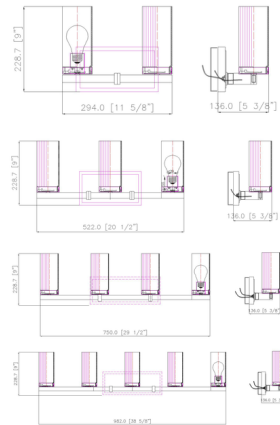

Lightology

lightology.com
866-954-4489
04-18-26

Project: _____

Company: _____

Location: _____ Fixture Type: _____

SPEC #: **ZLT1362587**

Approved On: _____ Approved By: _____

Danica Bathroom Vanity Light By Z-Lite

Description

The Danica Bathroom Vanity Light offers a timeless look with its clean lines and simple geometric shapes. The rectangular backplate and minimalist arm support a row of cylindrical glass shades, while a subtle ridged texture in the glass creates added visual interest. Install with glass facing up or down.

Shown in modern gold / white

Specifications

COLOR	White
BODY FINISH	Modern Gold
WATTAGE	18W
DIMMER	Standard 120V
DIMENSIONS	11.75"W x 9"H x 5.5"D
BULB NOT INCLUDED	2 x A19/Medium (E26)/9W/120V LED
OTHER BULB OPTIONS	2 x A19/Medium (E26)/60W/120V Incandescent
COUNTRY OF ORIGIN	China