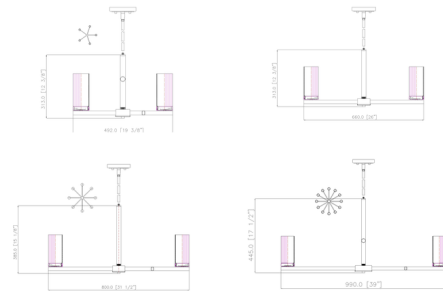

By Z-Lite

Description

The Danica Chandelier offers a timeless look with its clean lines and simple geometric shapes. An array of arms supports a collection of cylindrical glass shades, while a subtle ridged texture in the glass creates added visual interest.

Shown in modern gold / white

Specifications

COLOR	White
BODY FINISH	Modern Gold
WATTAGE	45W
DIMMER	Standard 120V
DIMENSIONS	19.5"W x 12.5"H
BULB NOT INCLUDED	5 x A19/Medium (E26)/9W/120V LED
OTHER BULB OPTIONS	5 x A19/Medium (E26)/60W/120V Incandescent
COUNTRY OF ORIGIN	China