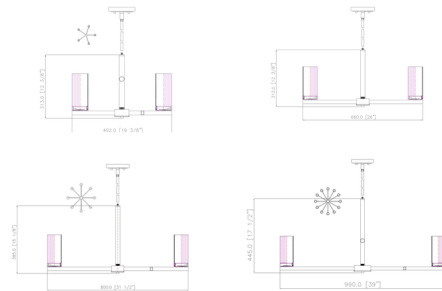

By Z-Lite

Description

The Danica Chandelier offers a timeless look with its clean lines and simple geometric shapes. An array of arms supports a collection of cylindrical glass shades, while a subtle ridged texture in the glass creates added visual interest.

Shown in modern gold / white

Specifications

| | |
|--------------------|--|
| COLOR | White |
| BODY FINISH | Modern Gold |
| WATTAGE | 45W |
| DIMMER | Standard 120V |
| DIMENSIONS | 19.5"W x 12.5"H |
| BULB NOT INCLUDED | 5 x A19/Medium (E26)/9W/120V LED |
| OTHER BULB OPTIONS | 5 x A19/Medium (E26)/60W/120V Incandescent |
| COUNTRY OF ORIGIN | China |