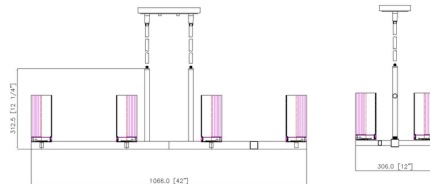

Shown in matte black / white

Specifications

COLOR	White
BODY FINISH	Matte Black
WATTAGE	72W
DIMMER	Standard 120V
DIMENSIONS	42"L x 12"W x 12.25"H
BULB NOT INCLUDED	8 x A19/Medium (E26)/9W/120V LED
OTHER BULB OPTIONS	8 x A19/Medium (E26)/60W/120V Incandescent
COUNTRY OF ORIGIN	China