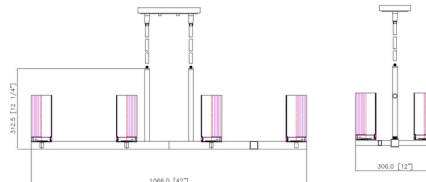

Shown in matte black / white

Specifications

COLOR	White
BODY FINISH	Matte Black
WATTAGE	72W
DIMMER	Standard 120V
DIMENSIONS	42"L x 12"W x 12.25"H
BULB NOT INCLUDED	8 x A19/Medium (E26)/9W/120V LED
OTHER BULB OPTIONS	8 x A19/Medium (E26)/60W/120V Incandescent
COUNTRY OF ORIGIN	China